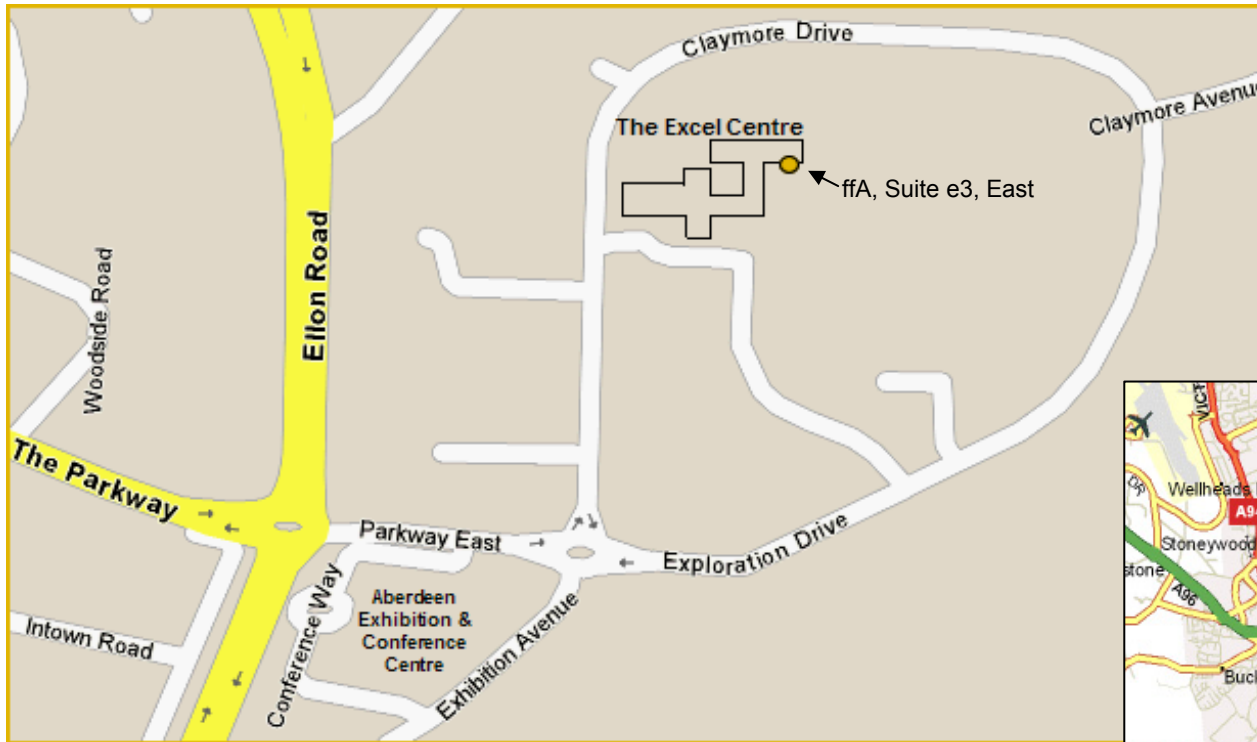

ffa Aberdeen Office Location

ffa

The Excel Centre, Suite e3 (East)
Aberdeen Science & Energy Park
Exploration Drive, Bridge of Don
Aberdeen, AB23 8HZ
United Kingdom

Tel: +44 (0) 1224 825084

Fax: +44 (0) 1224 825080

The ffa office is situated on the Aberdeen Science & Energy Park opposite the Exhibition and Conference Centre.

Directions:

From the city centre take a right at the Parkway roundabout then turn left at the next roundabout onto Claymore Drive. Continue along this road and take the 1st turn on the right. Then follow the visitor parking signs to the east of The Excel Centre where the ffa office entrance is situated.